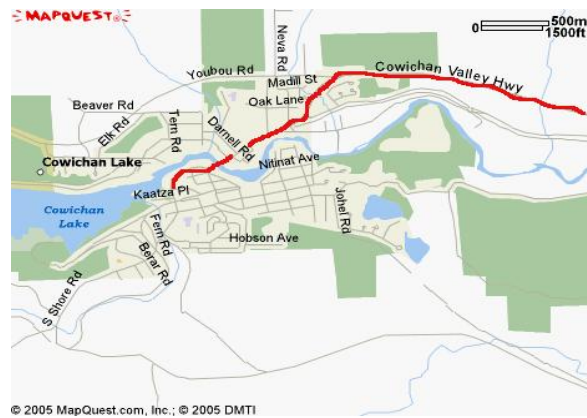

Cowichan Lake Recreation
 311 South Shore Rd
 Box 777
 Lake Cowichan, BC
 V0R 2G0
 P. 250-749-6742
 F. 250-749-6341
 E. clsa@cvrld.bc.ca

Take Hwy 18, north of Duncan off
 Hwy 1 to Lake Cowichan

Visit www.cowichanlake.ca for more information
 Or www.town.lakecowichan.bc.ca

Food:

Subway	250-749-4370
Shaker Mill Restaurant	250-749-6350
A & W Restaurant	250-749-0111
Cow Café	250-749-4933

Accommodations:

Camping:

RV Space is available behind the arena N/C
 Beaver Lake Campground 250-749-7792
 Lakeview Park 250-749-3350