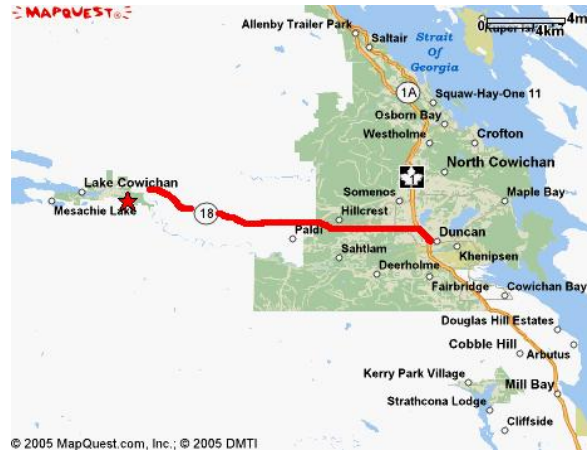

Cowichan Lake Recreation
 311 South Shore Rd
 Box 777
 Lake Cowichan, BC
 V0R 2G0
 P. 250-749-6742
 F. 250-749-6341
 E. clsa@cvrld.bc.ca

Take Hwy 18, north of Duncan off
 Hwy 1 to Lake Cowichan

Visit www.cowichanlake.ca for more information
 Or www.town.lakecowichan.bc.ca